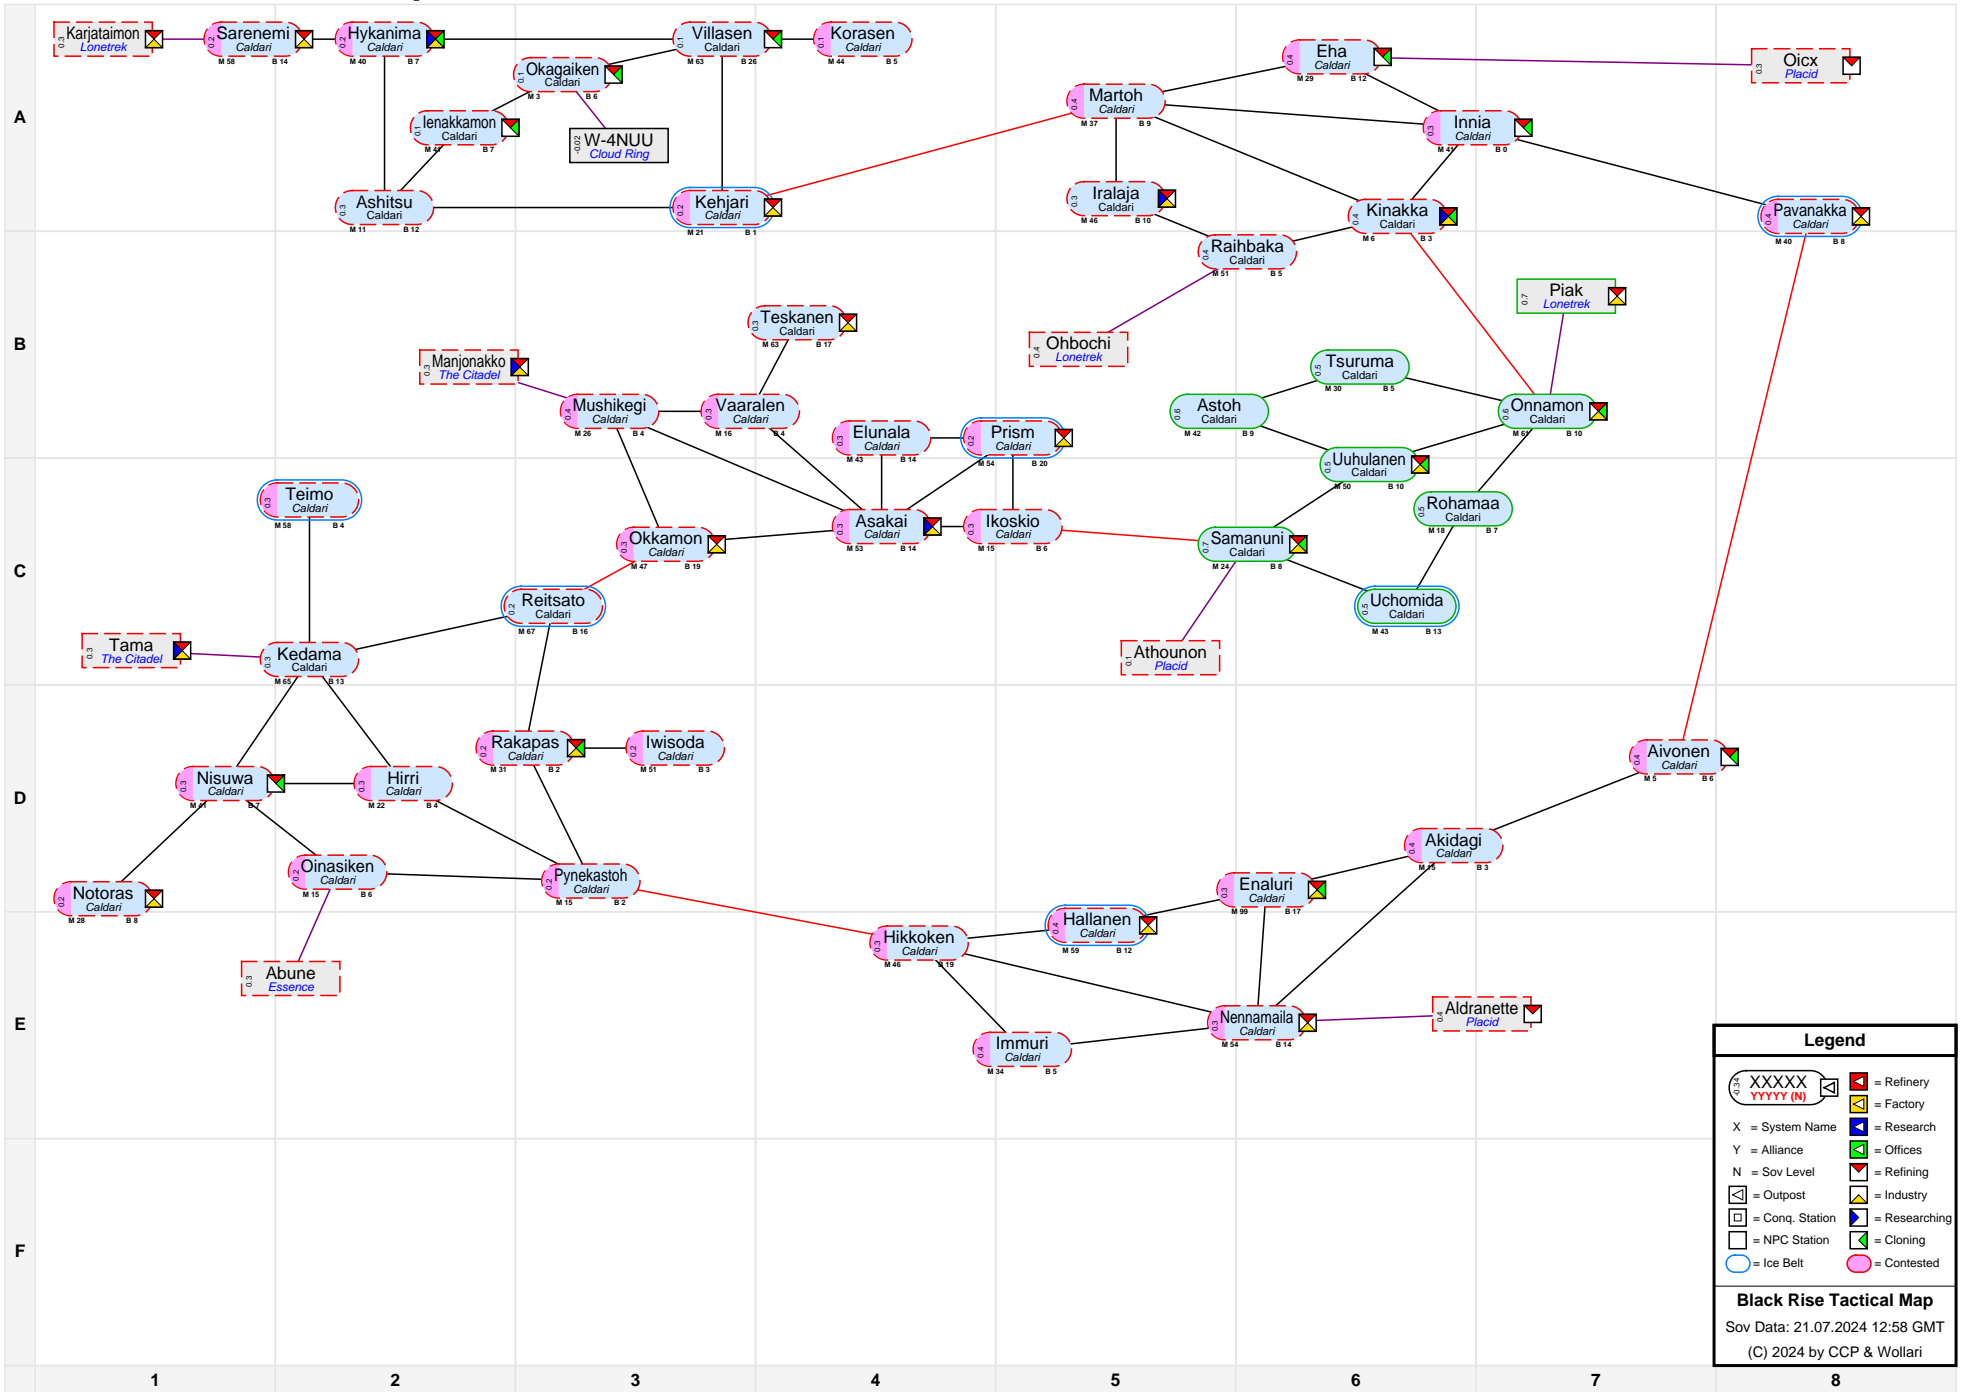

Black Rise Tactical Map

Legend	
	= System Name
	= Alliance
	= Sov Level
	= Outpost
	= Conq. Station
	= NPC Station
	= Ice Belt
	= Contested
	= Refinery
	= Factory
	= Research
	= Offices
	= Refining
	= Industry
	= Researching
	= Cloning

Black Rise Tactical Map
 Sov Data: 21.07.2024 12:58 GMT
 (C) 2024 by CCP & Wollari