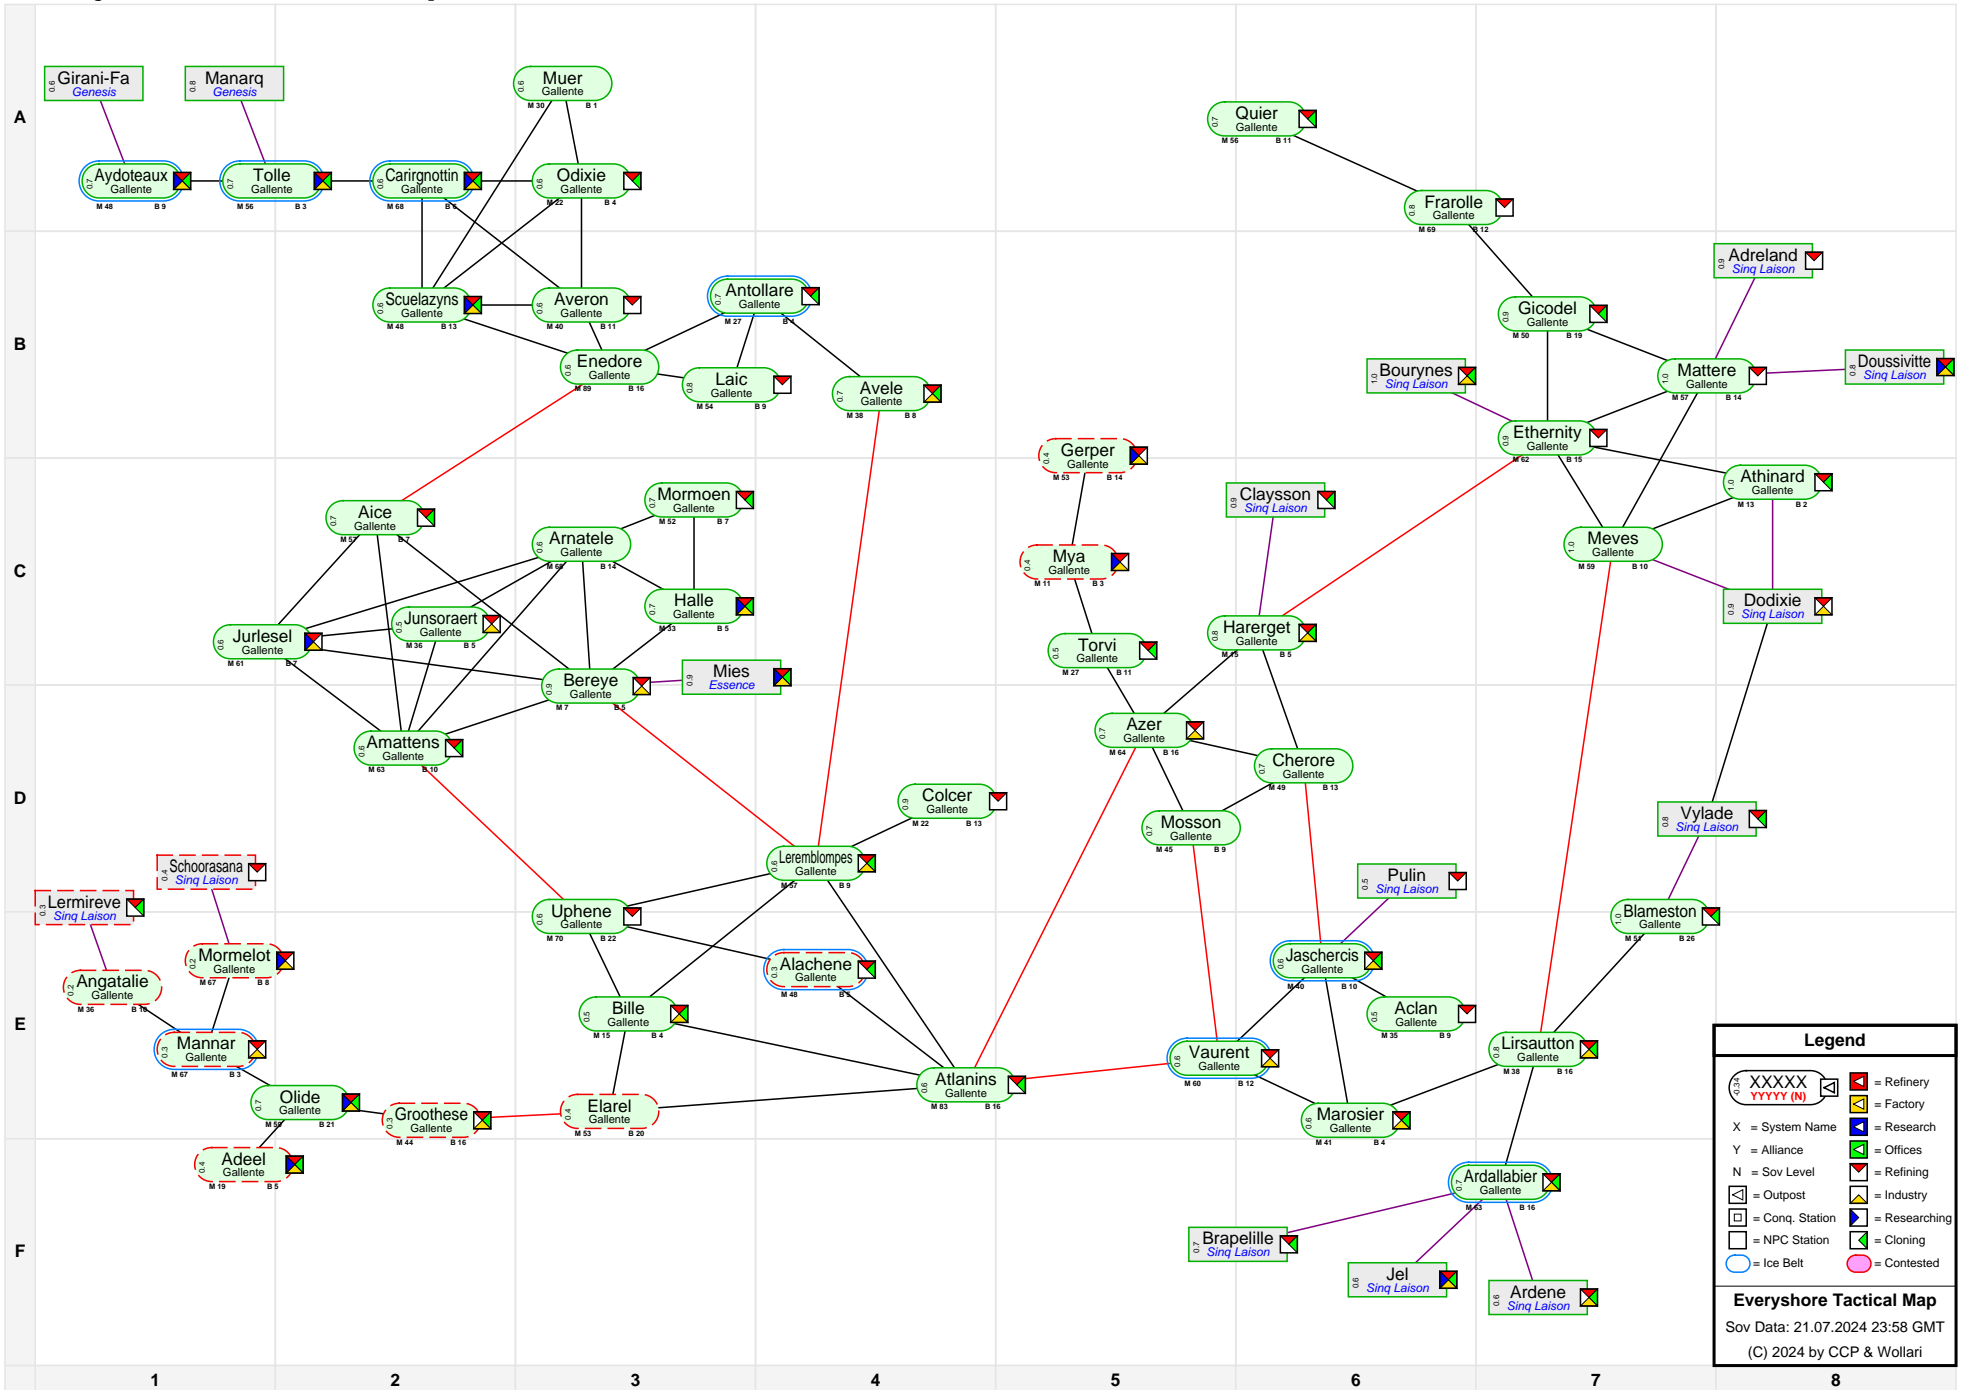

Everyshore Tactical Map

Legend	
	= Refinery
	= Factory
	= Research
	= Offices
	= Refining
	= Industry
	= Conq. Station
	= Researching
	= NPC Station
	= Cloning
	= Contested
	= Ice Belt

Everyshore Tactical Map
 Sov Data: 21.07.2024 23:58 GMT
 (C) 2024 by CCP & Wollari