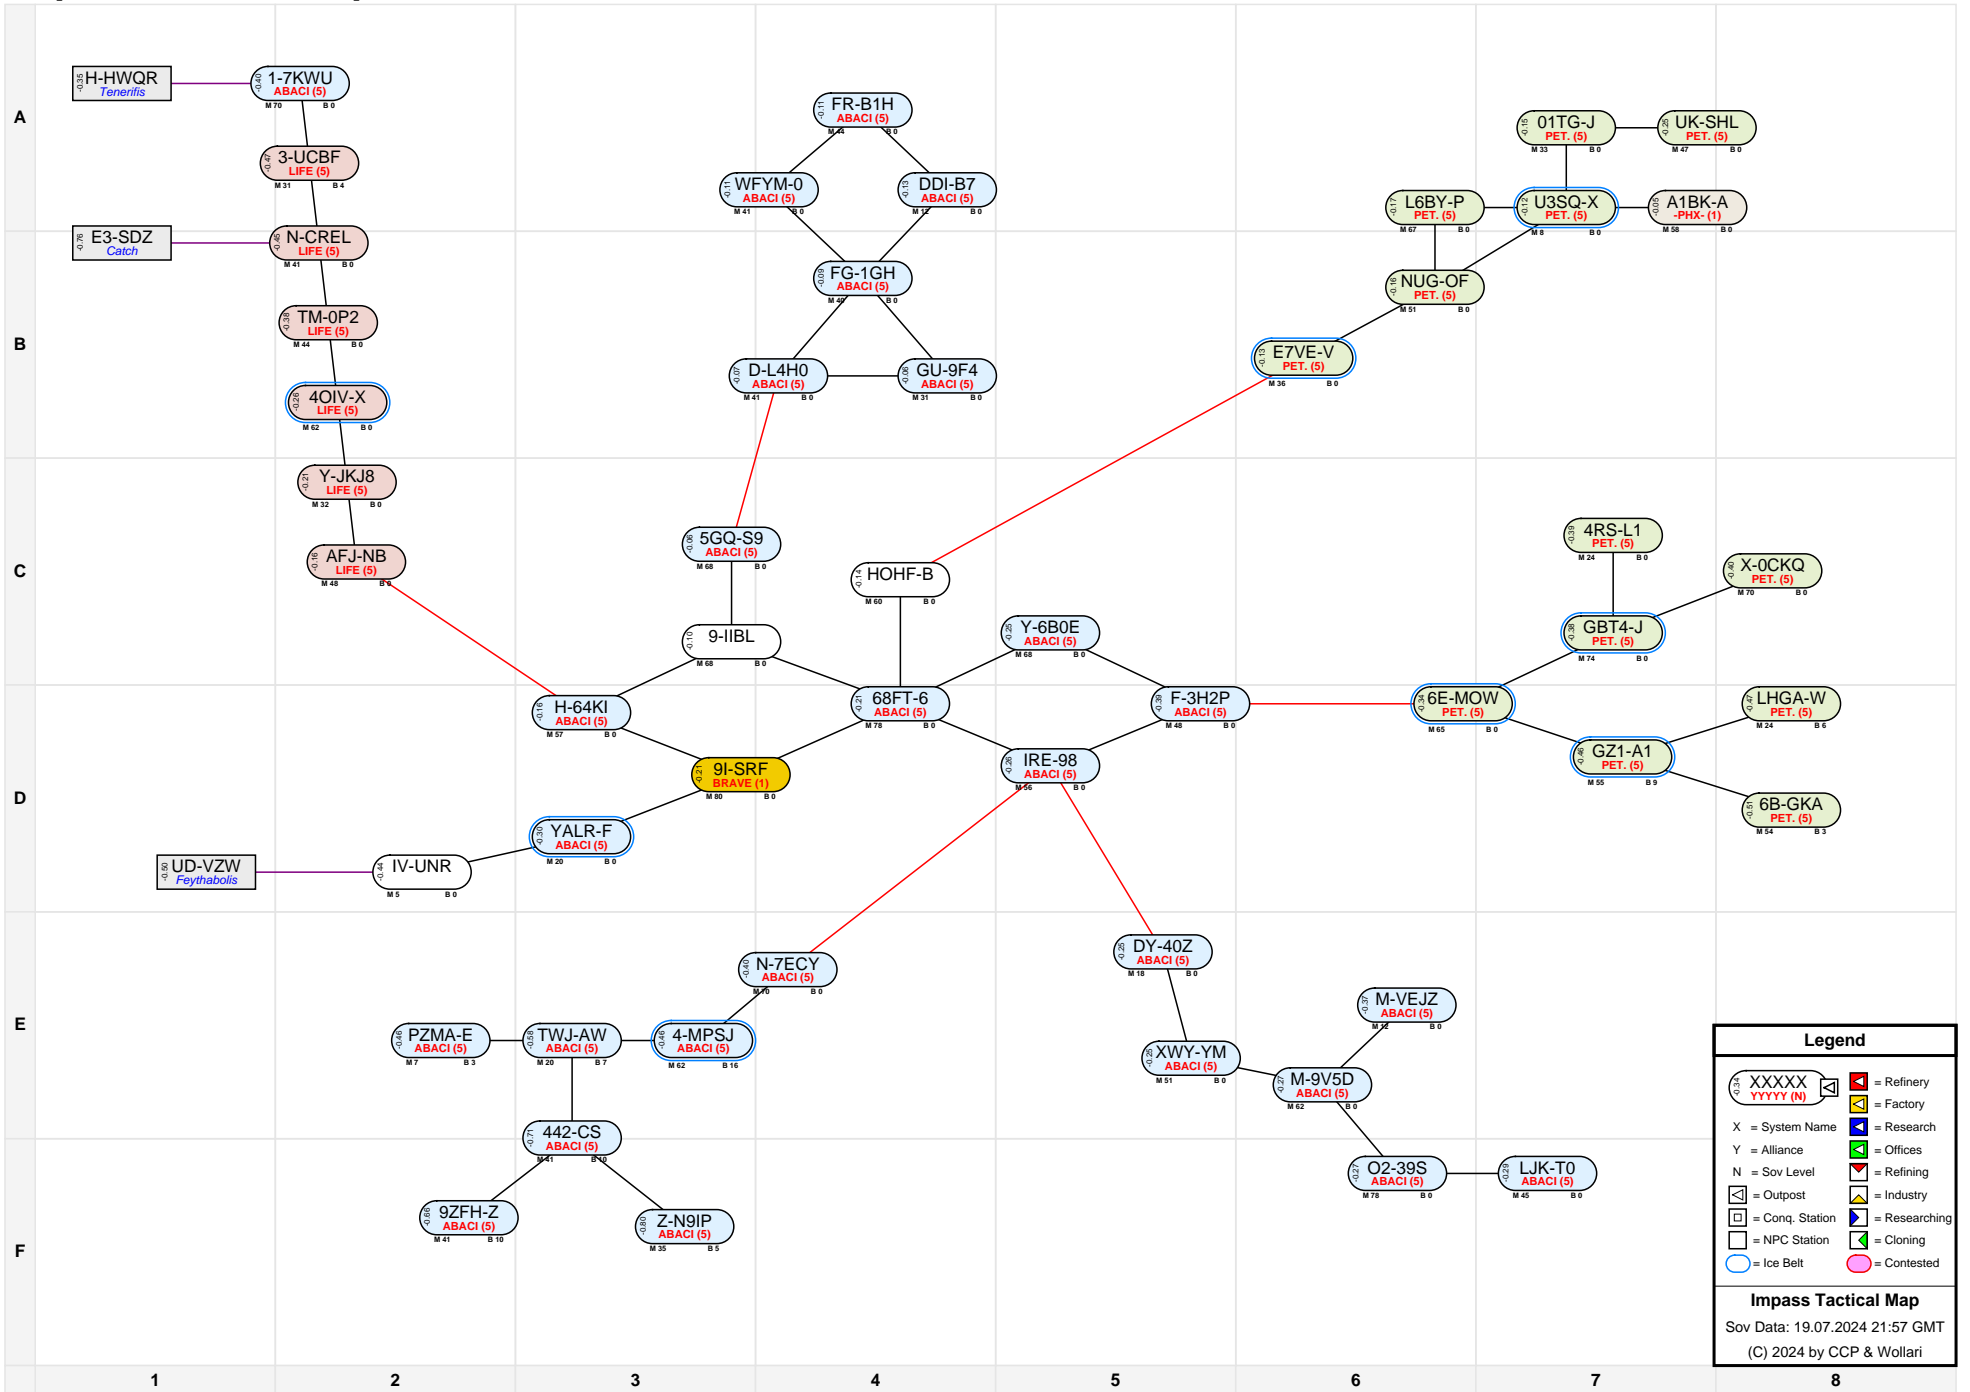

Impass Tactical Map

Legend

- XXXXX (N) = Refinery
- YYYY (N) = Factory
- X = System Name
- Y = Alliance
- N = Sov Level
- [Icon] = Outpost
- [Icon] = Conq. Station
- [Icon] = NPC Station
- [Icon] = Ice Belt
- [Icon] = Researching
- [Icon] = Offices
- [Icon] = Refining
- [Icon] = Industry
- [Icon] = Cloning
- [Icon] = Contested

Impass Tactical Map
 Sov Data: 19.07.2024 21:57 GMT
 (C) 2024 by CCP & Wollari