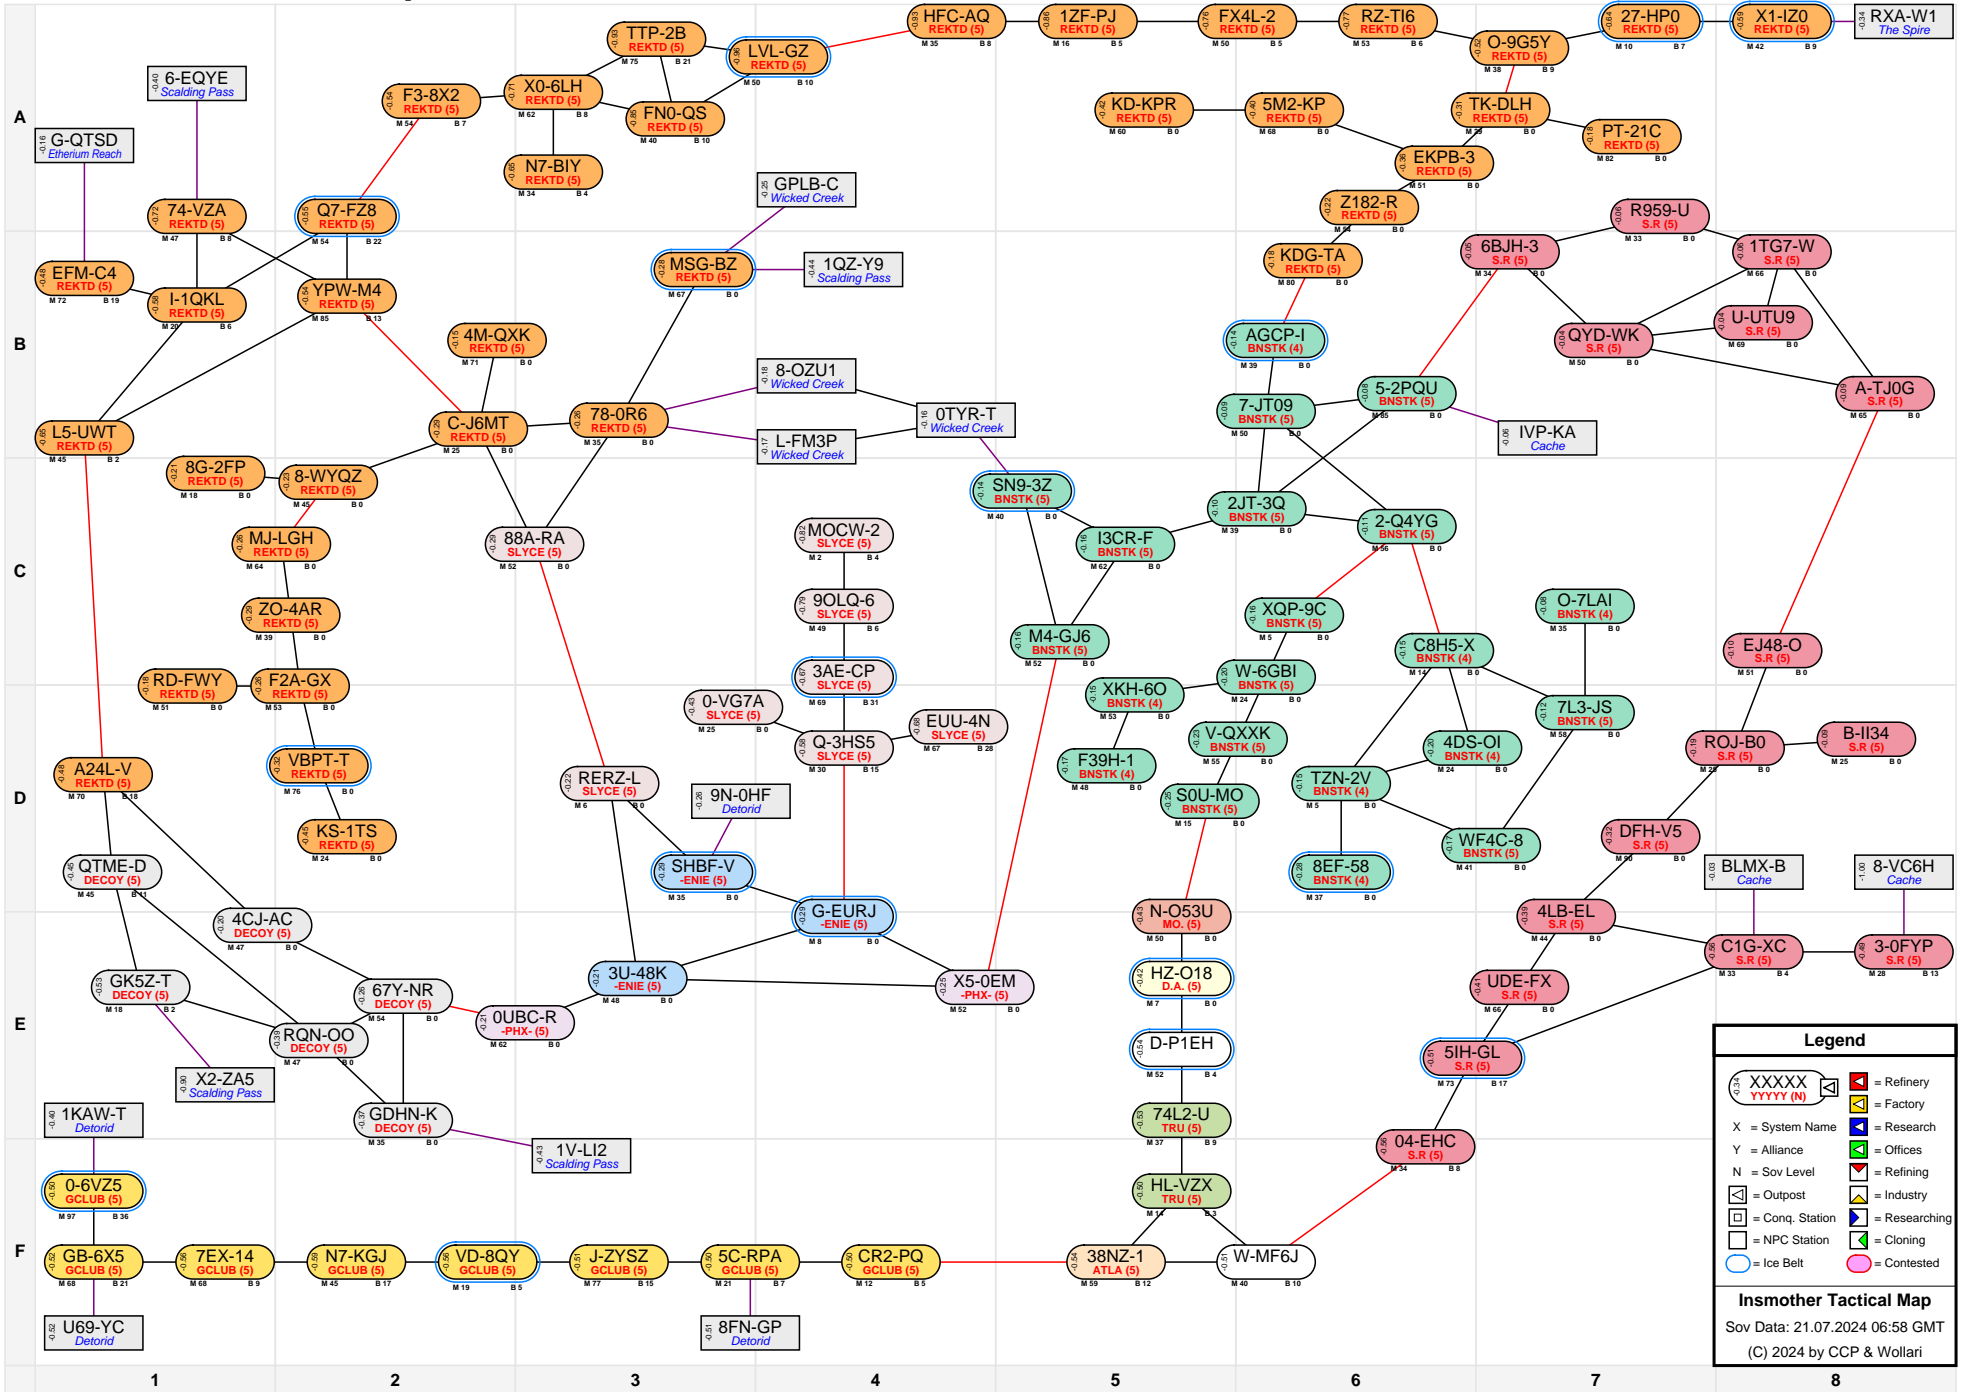

Insmother Tactical Map

Legend

- = Refinery
- = Factory
- = Research
- = Offices
- = Refining
- = Industry
- = Conq. Station
- = NPC Station
- = Ice Belt
- = Contested

Insmother Tactical Map
 Sov Data: 21.07.2024 06:58 GMT
 (C) 2024 by CCP & Wollari