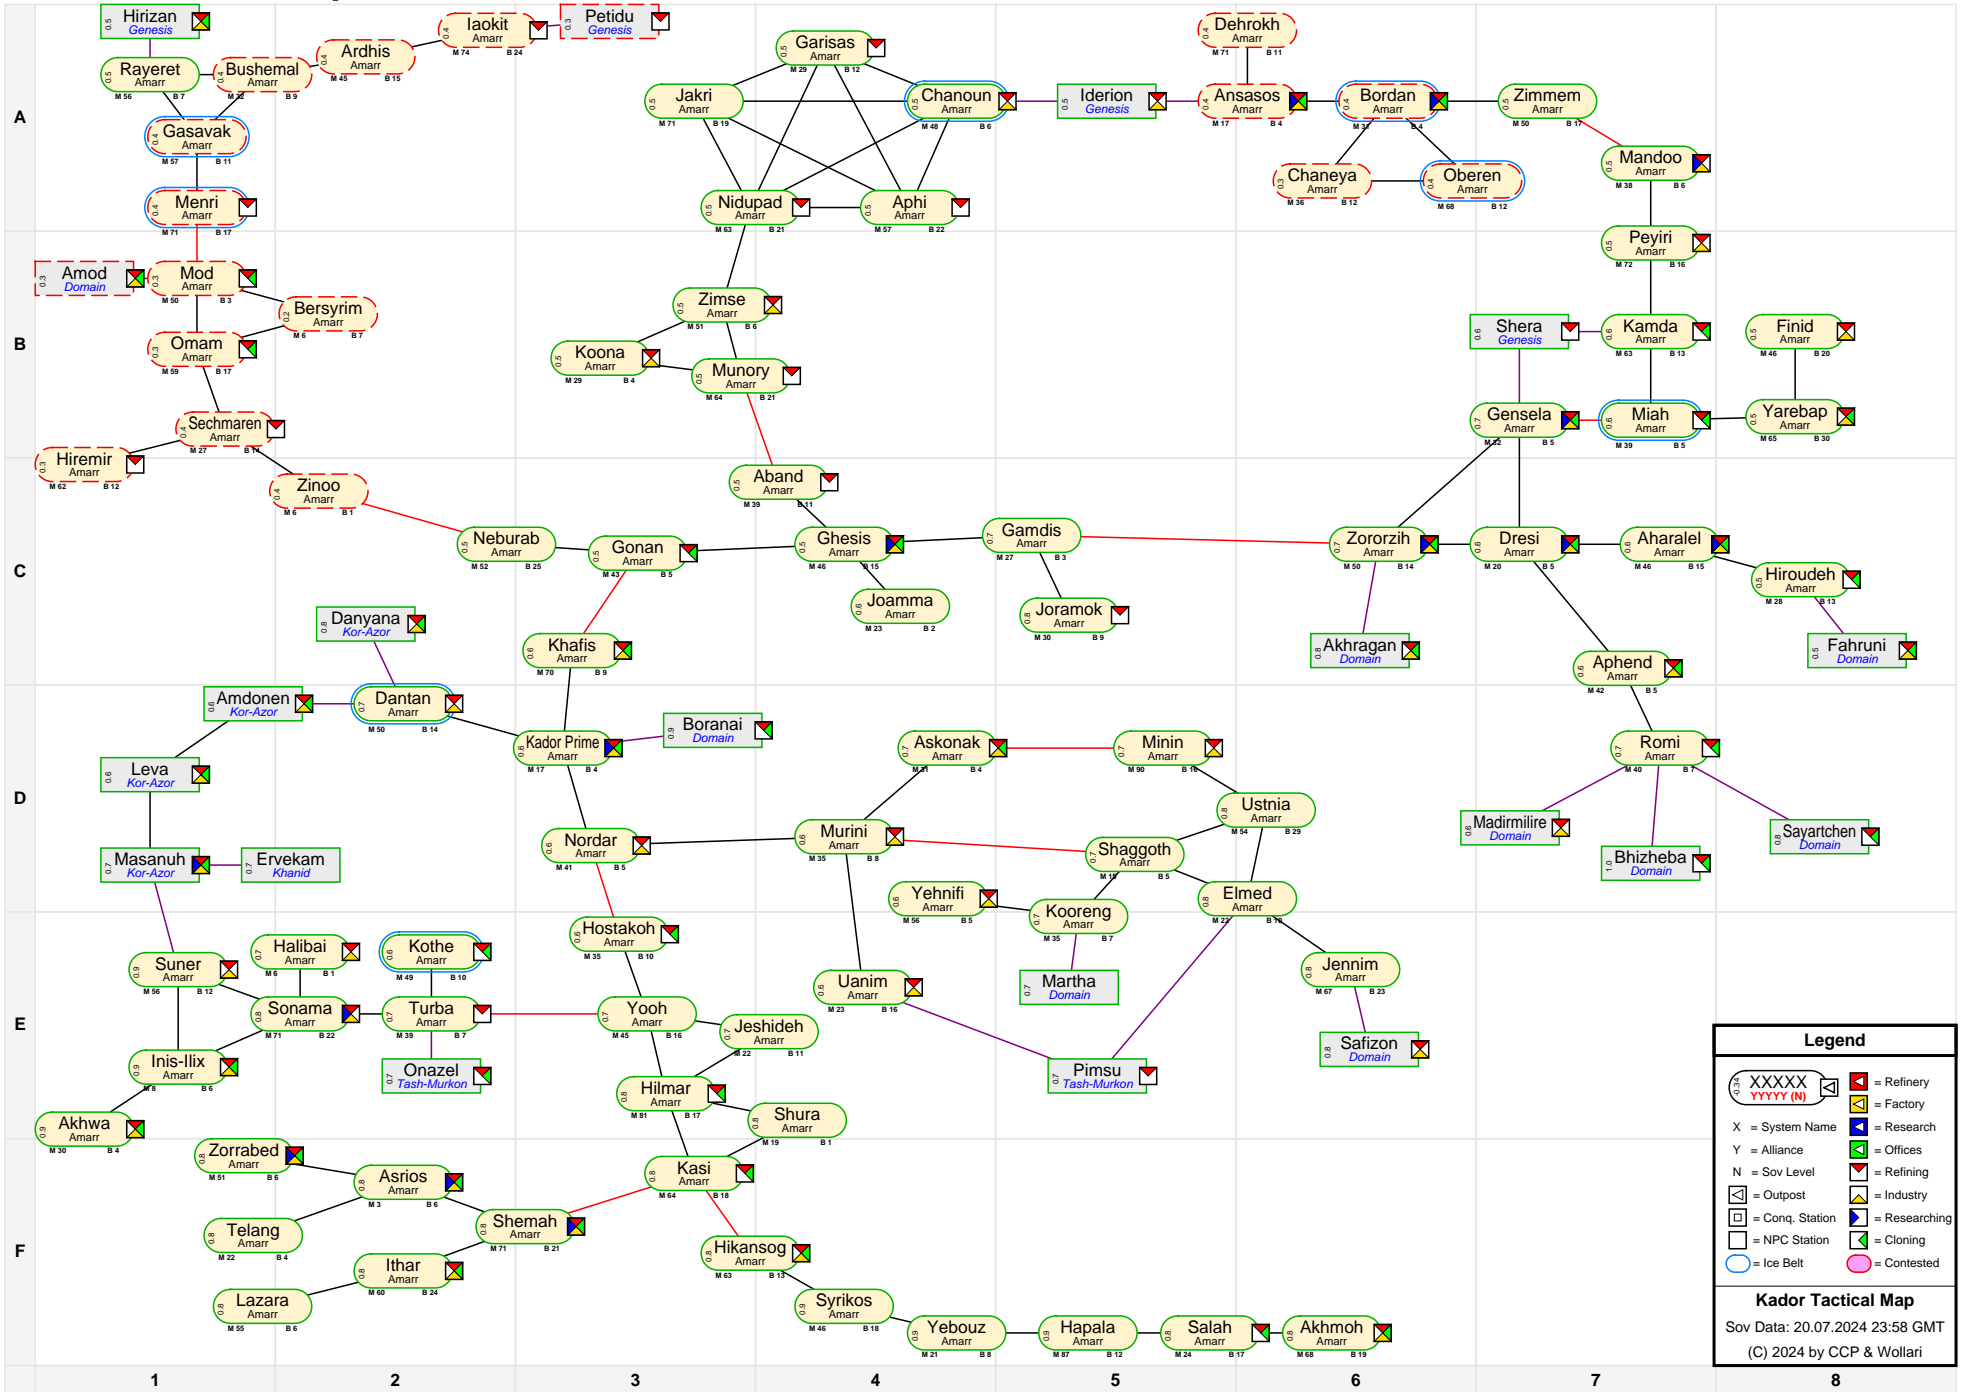

Kador Tactical Map

Legend

- XXXXX (M/N) = Refinery
- XXXXX (M/N) = Factory
- X = System Name
- Y = Alliance
- N = Sov Level
- = Outpost
- = Industry
- = Conq. Station
- = NPC Station
- = Cloning
- = Contested
- = Research
- = Offices
- = Refining
- = Researching
- = Ice Belt

Kador Tactical Map
 Sov Data: 20.07.2024 23:58 GMT
 (C) 2024 by CCP & Wollari