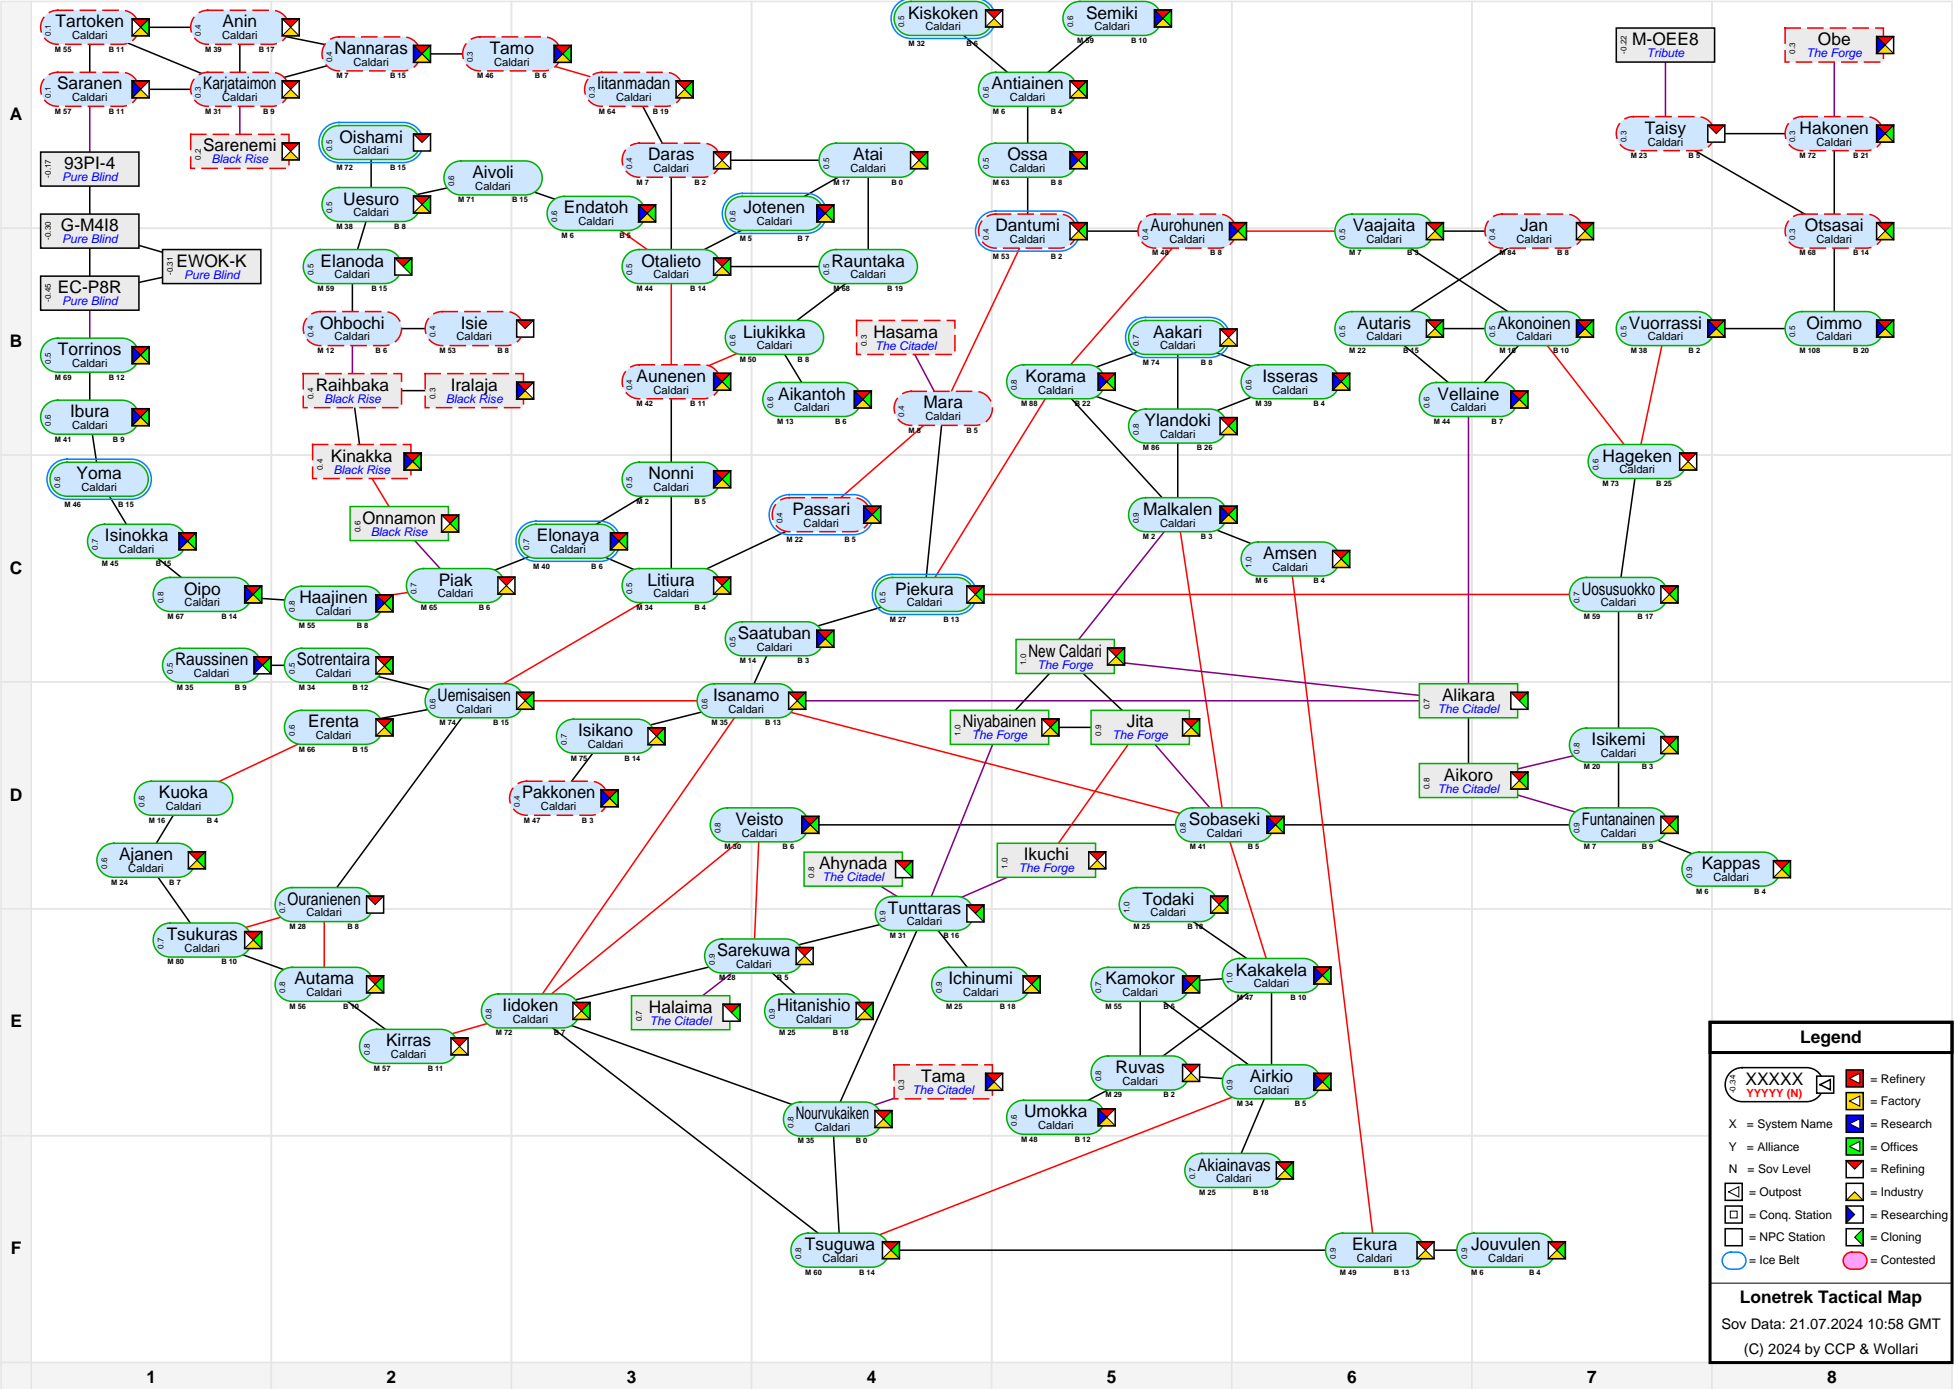

Lonetrek Tactical Map

Legend

- XXXXX YYYYY (N) = Refinery
- X = System Name
- Y = Alliance
- N = Sov Level
- I = Outpost
- C = Conq. Station
- N = NPC Station
- Ice Belt
- Contested
- Factory
- Research
- Offices
- Refining
- Industry
- Researching
- Cloning

Lonetrek Tactical Map
 Sov Data: 21.07.2024 10:58 GMT
 (C) 2024 by CCP & Wollari