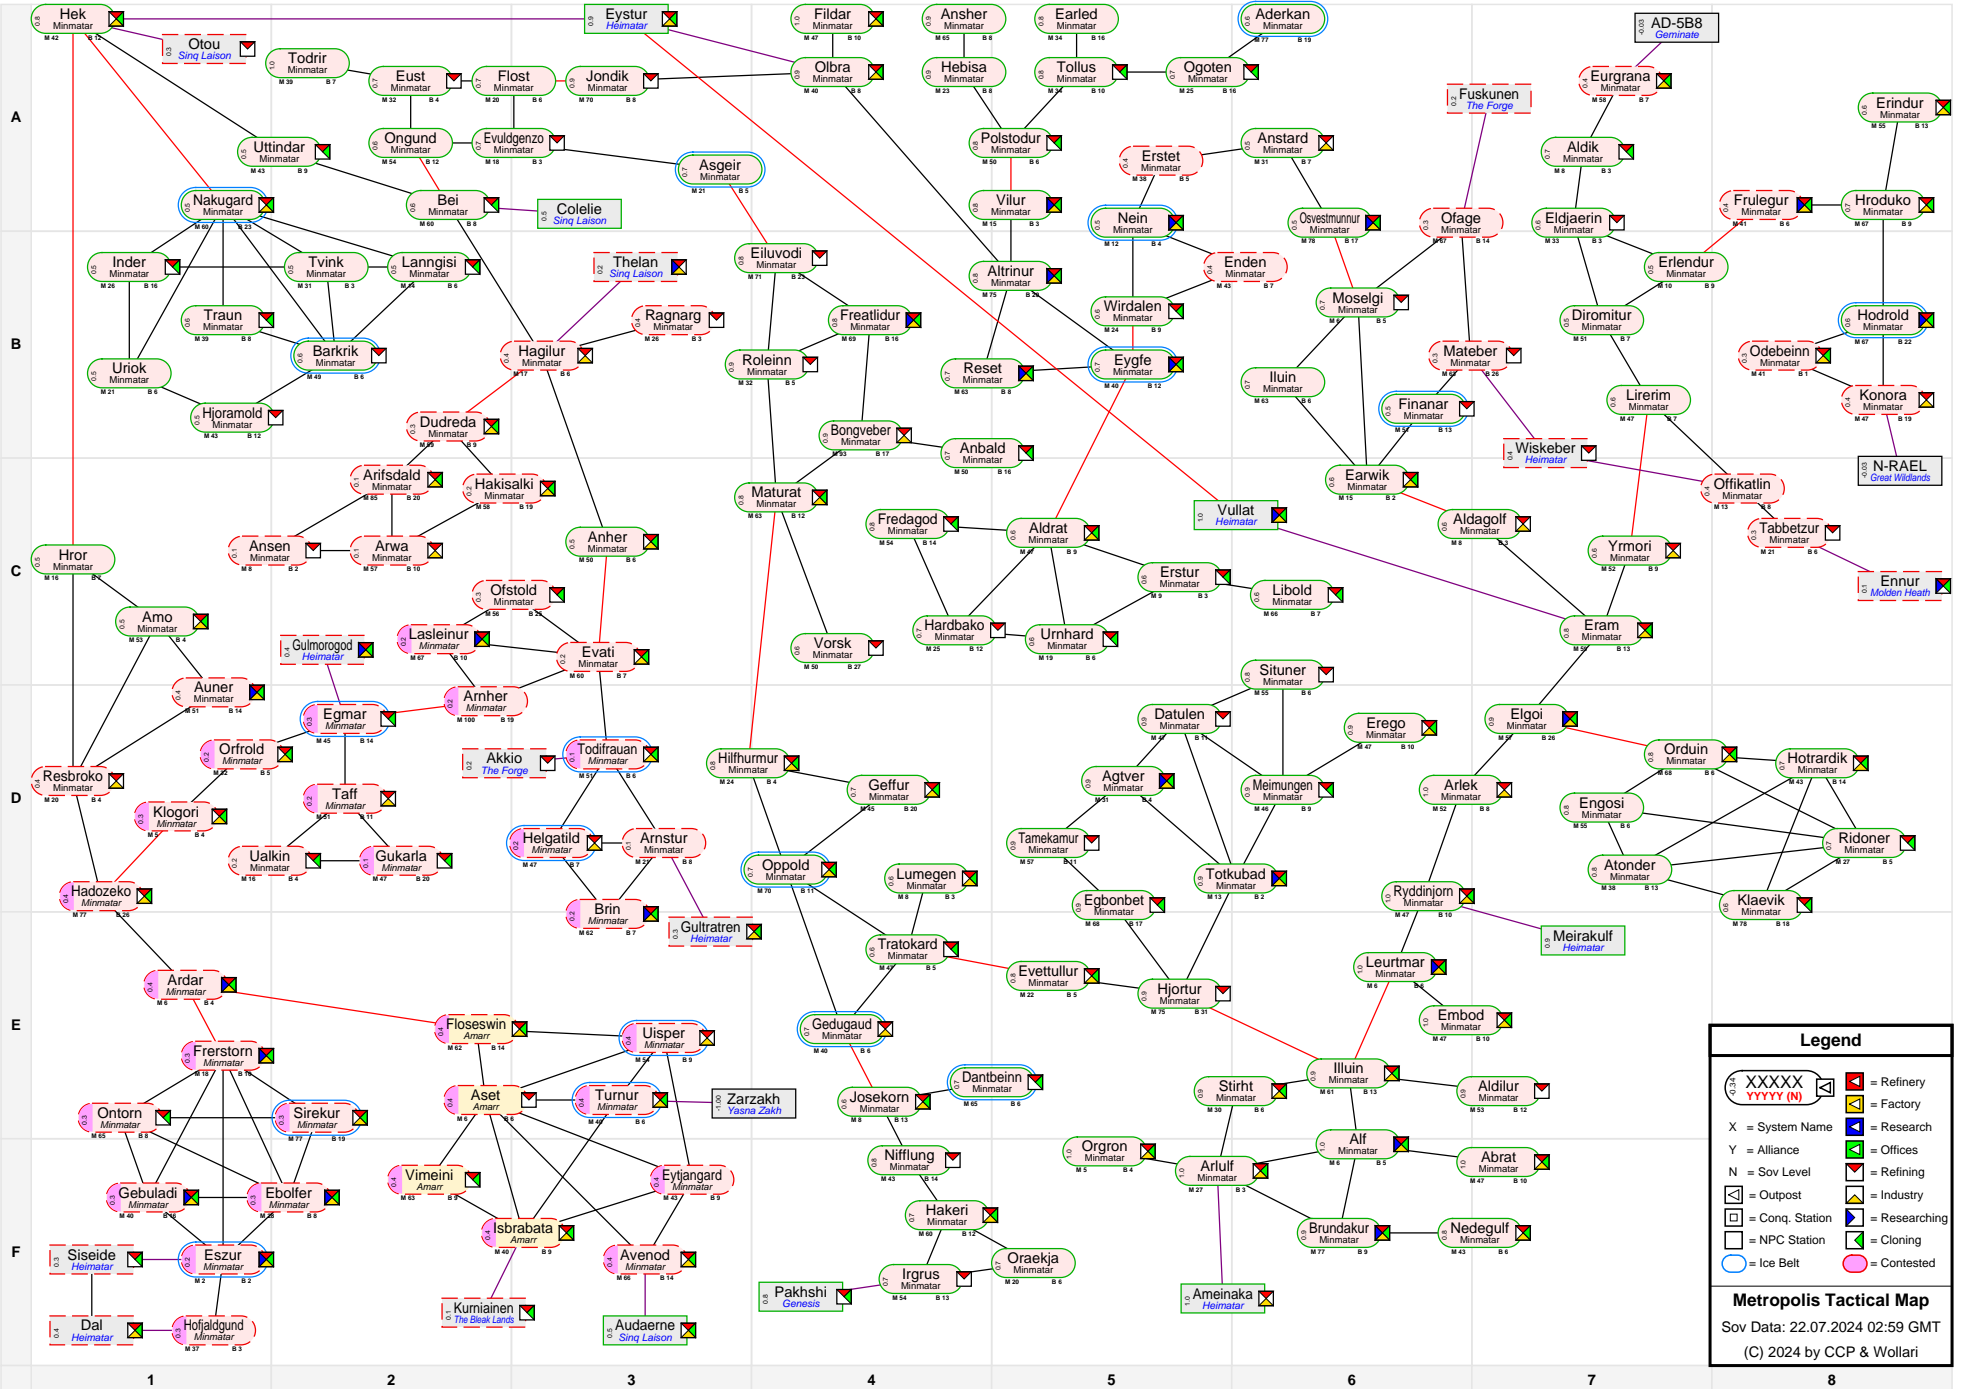

Metropolis Tactical Map

Legend

- XXXXX YYYYY (N) [Icon] = Refinery
- X [Icon] = Factory
- X [Icon] = System Name
- Y [Icon] = Alliance
- N [Icon] = Sov Level
- [Icon] = Refining
- [Icon] = Industry
- [Icon] = Conq. Station
- [Icon] = Researching
- [Icon] = NPC Station
- [Icon] = Cloning
- [Icon] = Contested

Metropolis Tactical Map
 Sov Data: 22.07.2024 02:59 GMT
 (C) 2024 by CCP & Wollari