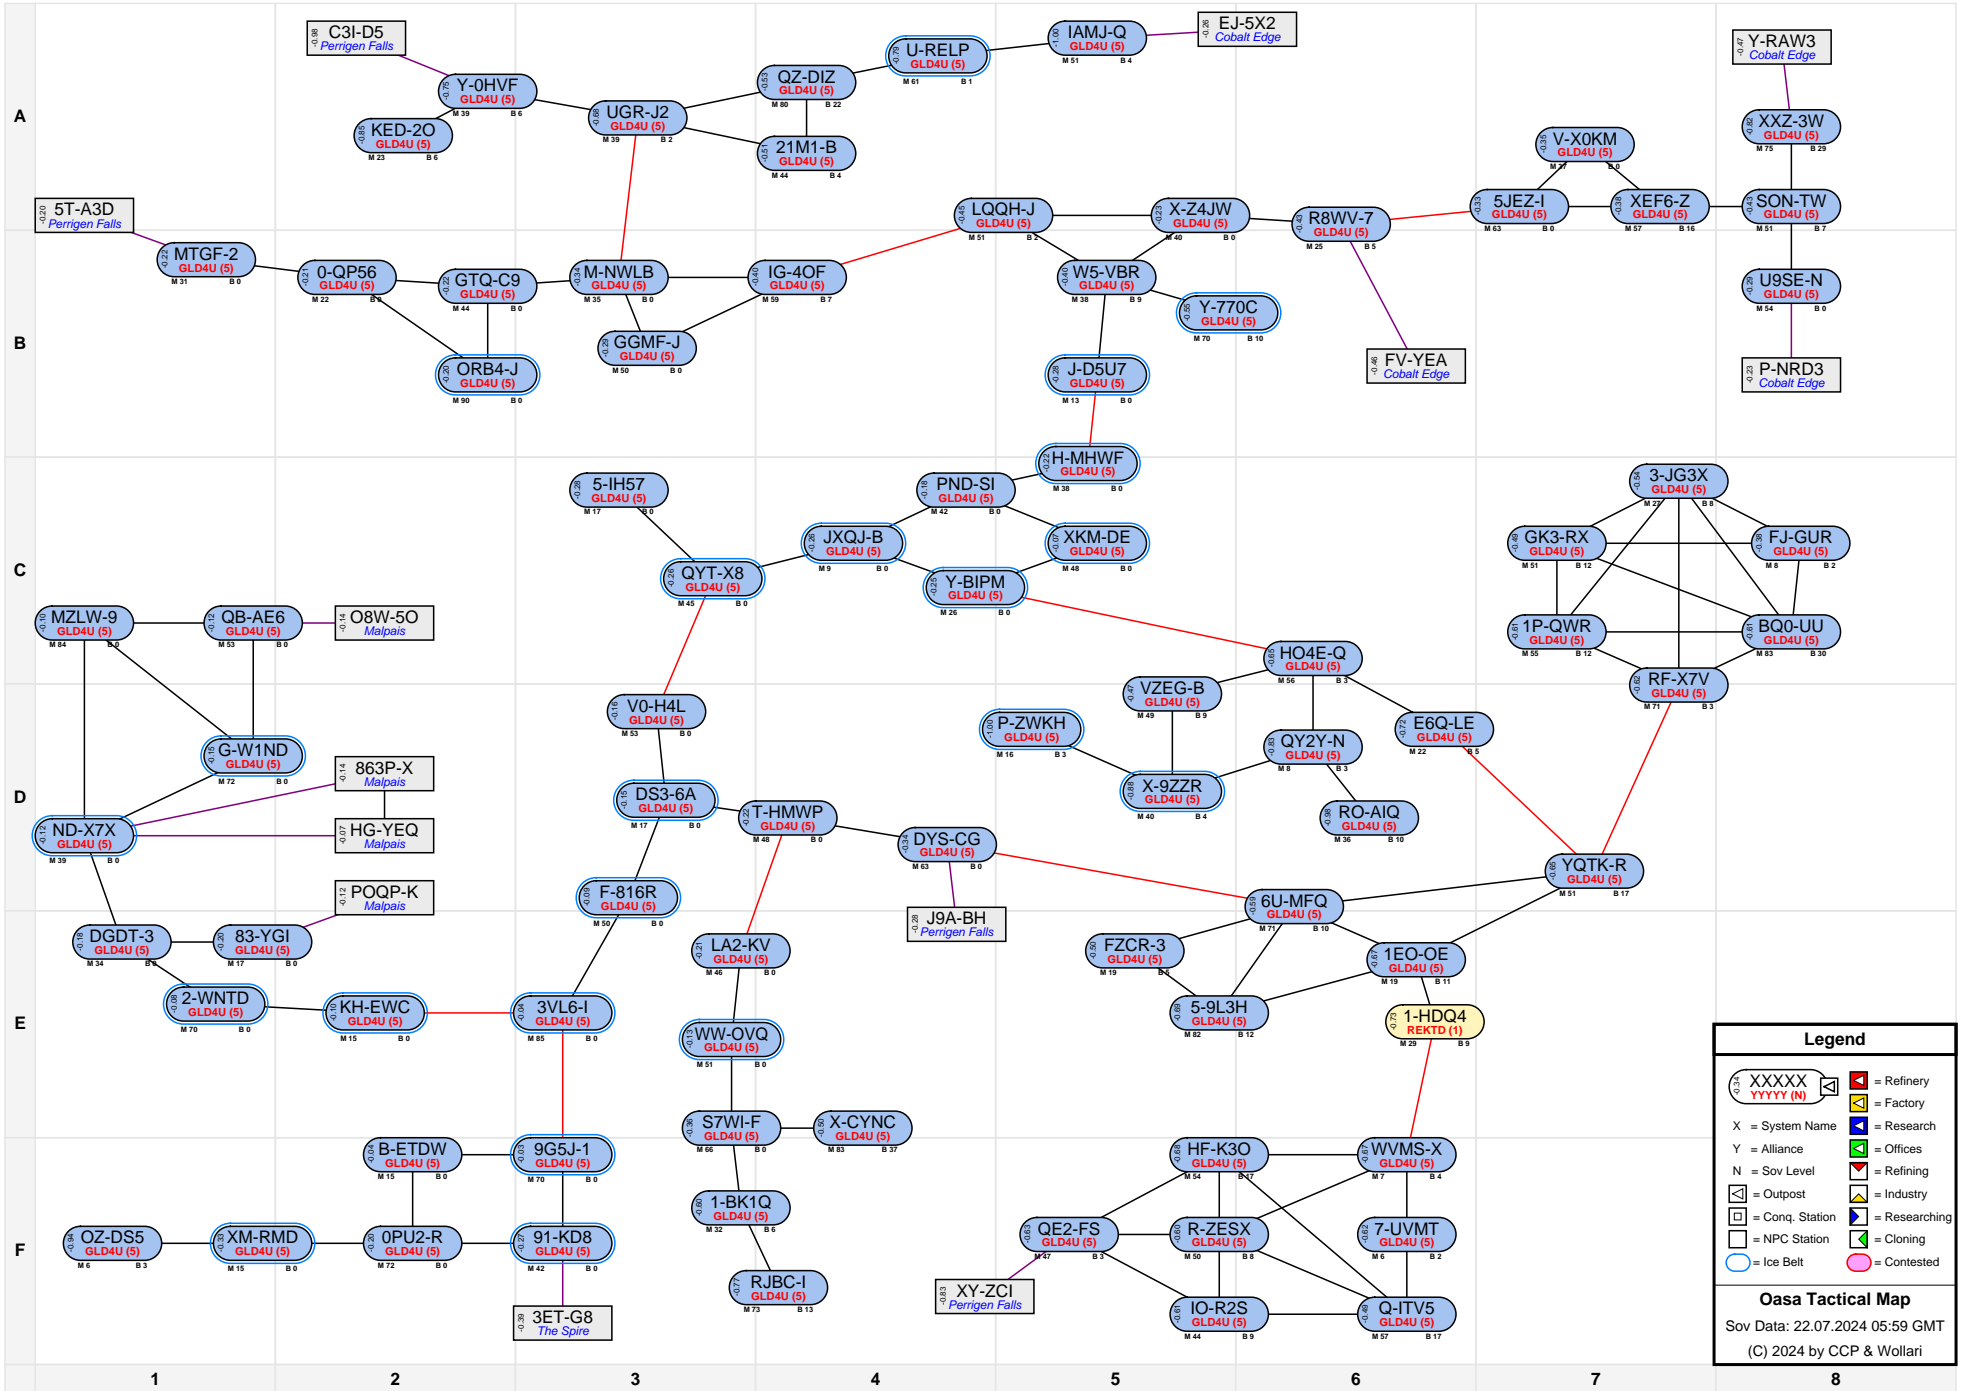

Oasa Tactical Map

Legend

- XXXXX
YYYY (N) = Refinery
- XXXXX
YYYY (N) = Factory
- X = System Name
- Y = Alliance
- N = Sov Level
- [Box with X] = Outpost
- [Box with Y] = Conq. Station
- [Box with Z] = NPC Station
- [Circle with X] = Ice Belt
- [Circle with Y] = Contested
- [Box with X] = Research
- [Box with Y] = Offices
- [Box with Z] = Refining
- [Box with W] = Industry
- [Box with V] = Researching
- [Box with U] = Cloning

Oasa Tactical Map
Sov Data: 22.07.2024 05:59 GMT
(C) 2024 by CCP & Wollari