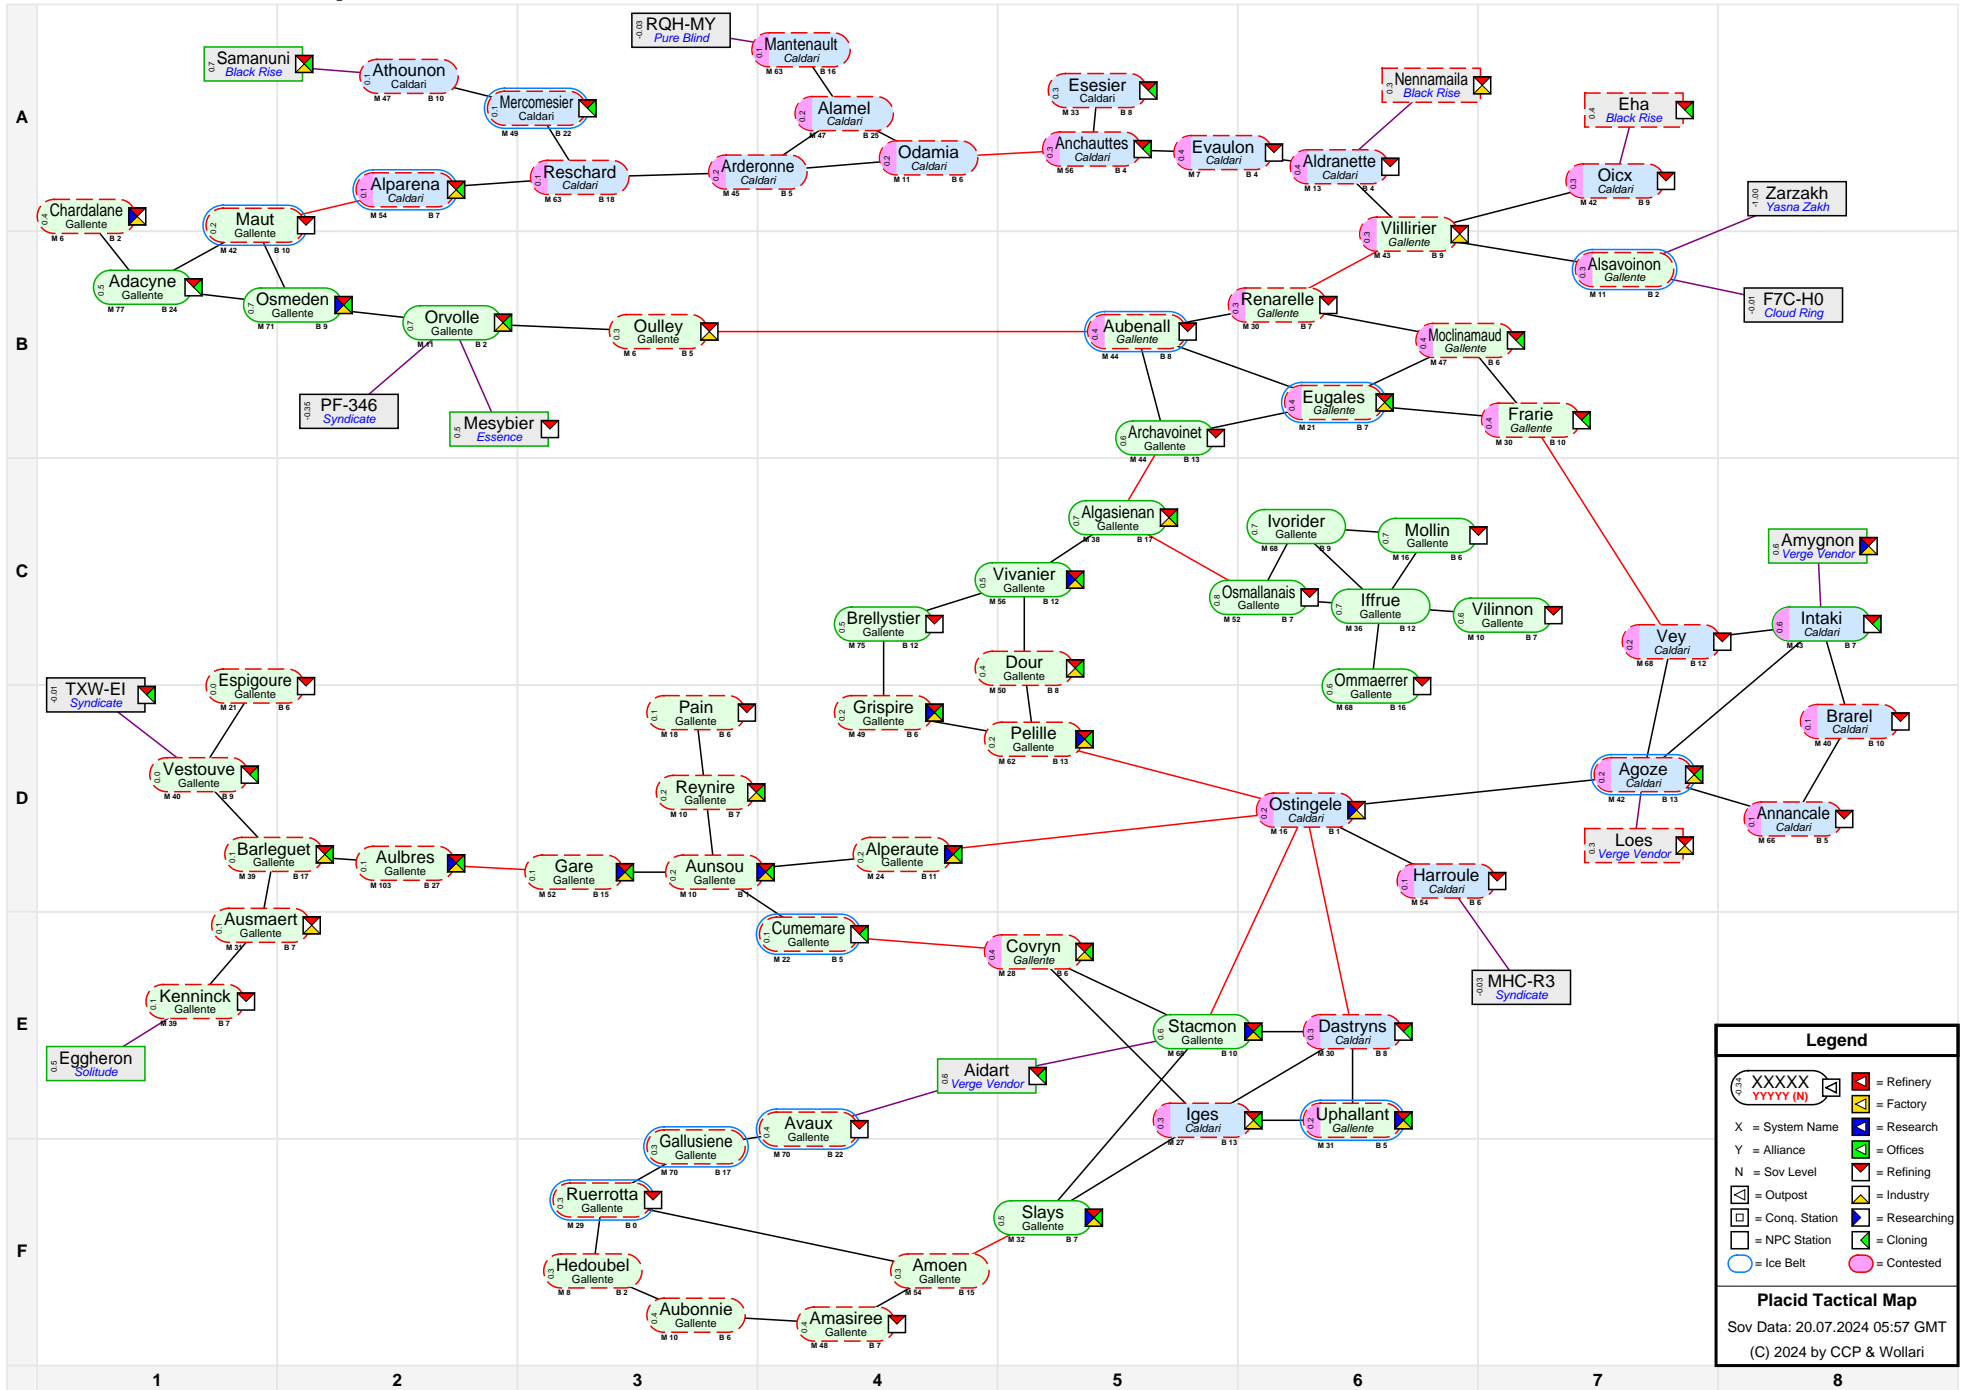

# Placid Tactical Map

**Legend**

- XXXXXX (with icons) = Refinery
- YYYYY (N) (with icon) = Factory
- X = System Name
- Y = Alliance
- N = Sov Level
- R = Refining
- O = Outpost
- C = Conq. Station
- N = NPC Station
- Ice Belt
- Contested

**Placid Tactical Map**  
 Sov Data: 20.07.2024 05:57 GMT  
 (C) 2024 by CCP & Wollari