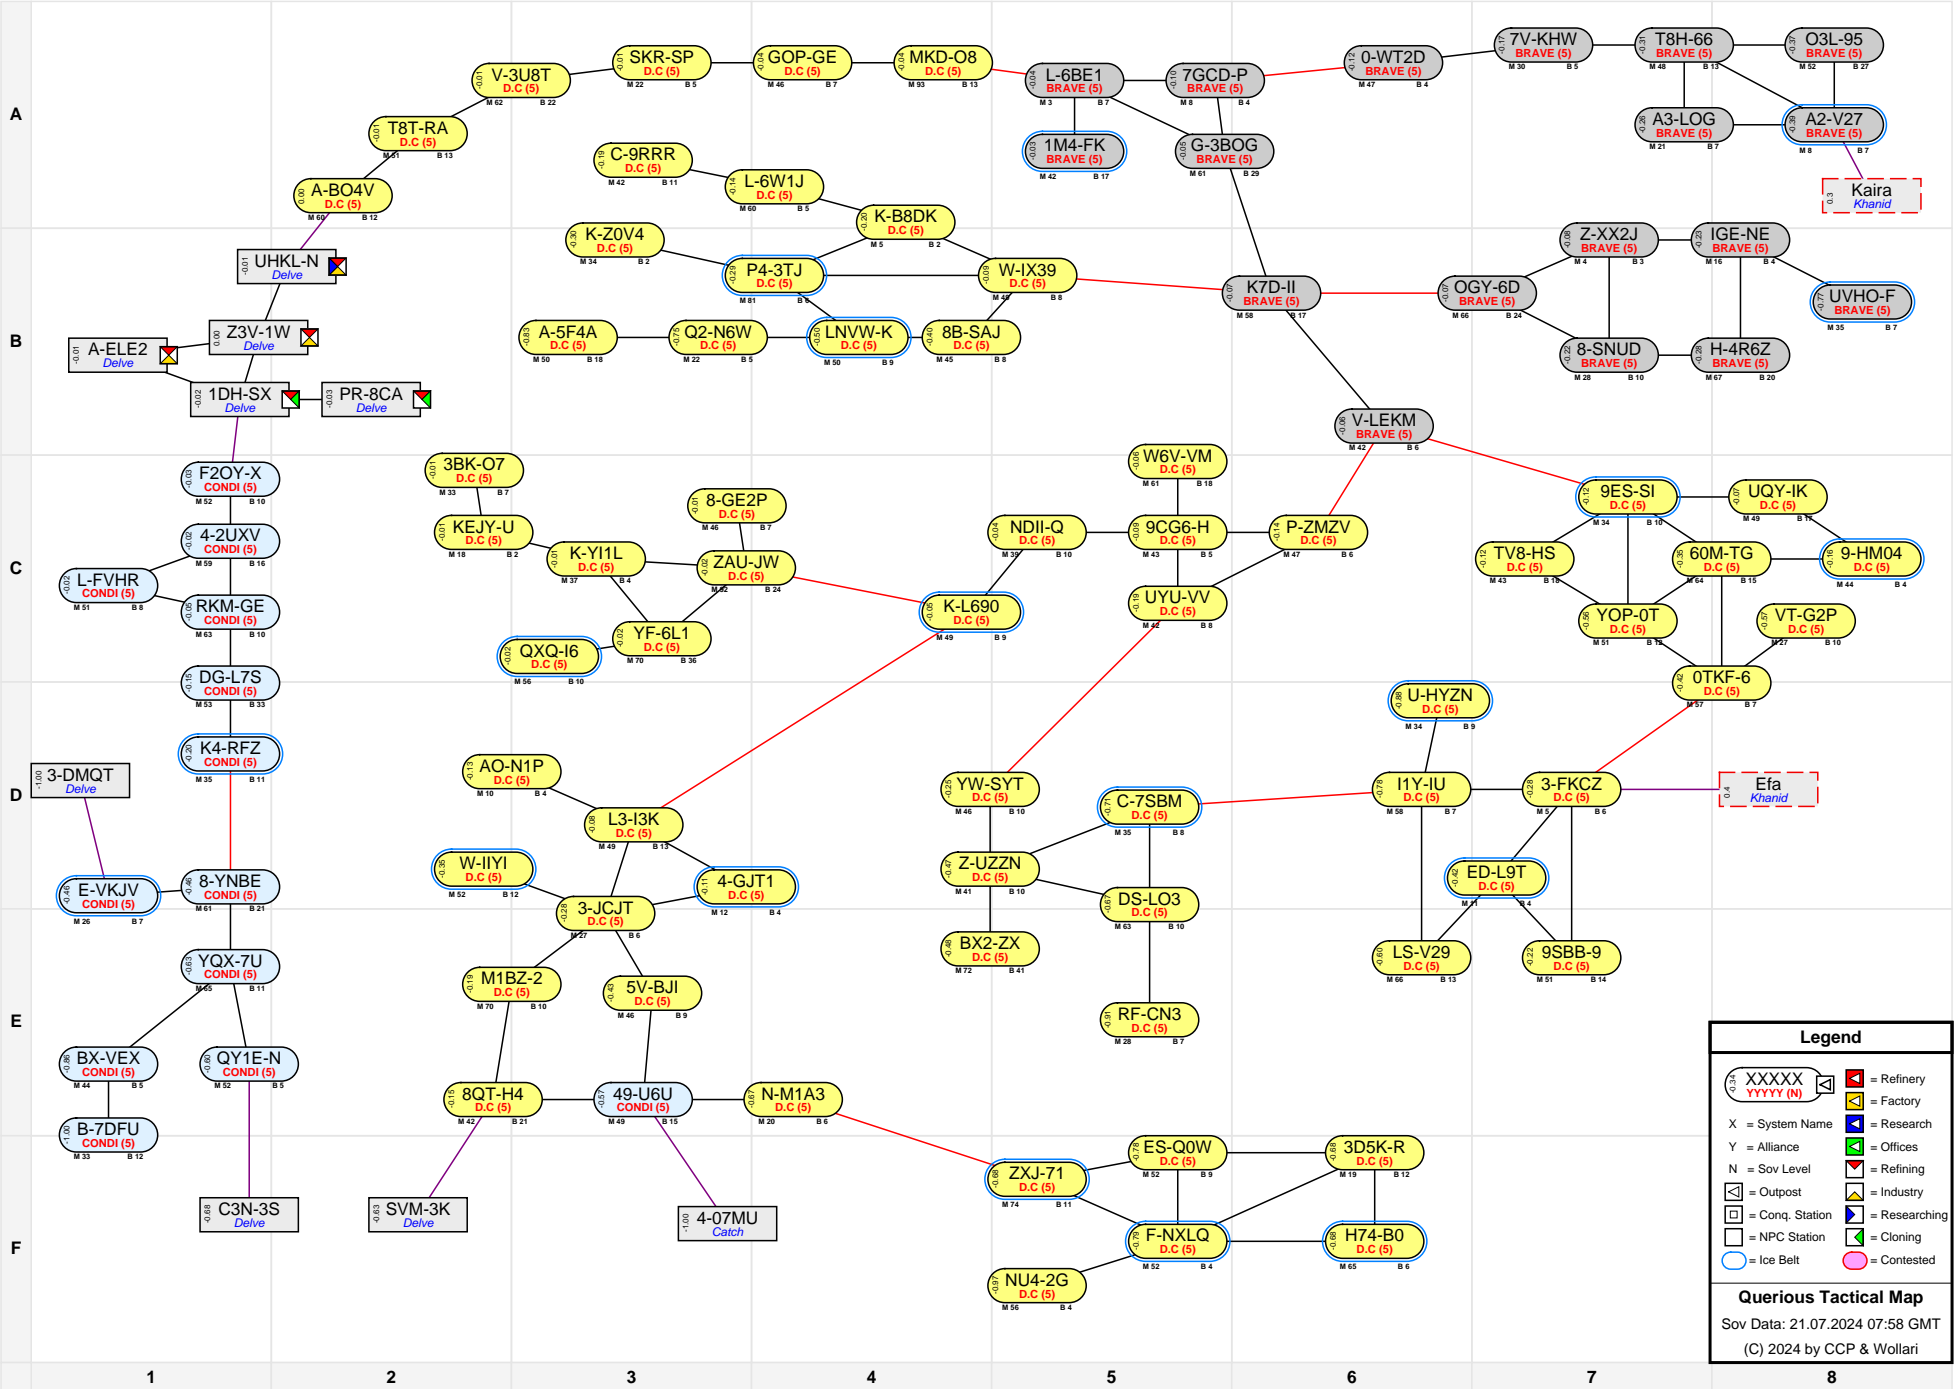

Querious Tactical Map

Legend

- XXXXX
YYYYY (N) [Icon] = Refinery
- [Icon] = Factory
- X = System Name
- Y = Alliance
- N = Sov Level
- [Icon] = Outpost
- [Icon] = Industry
- [Icon] = Conq. Station
- [Icon] = Researching
- [Icon] = NPC Station
- [Icon] = Cloning
- [Icon] = Ice Belt
- [Icon] = Contested

Querious Tactical Map
Sov Data: 21.07.2024 07:58 GMT
(C) 2024 by CCP & Wollari