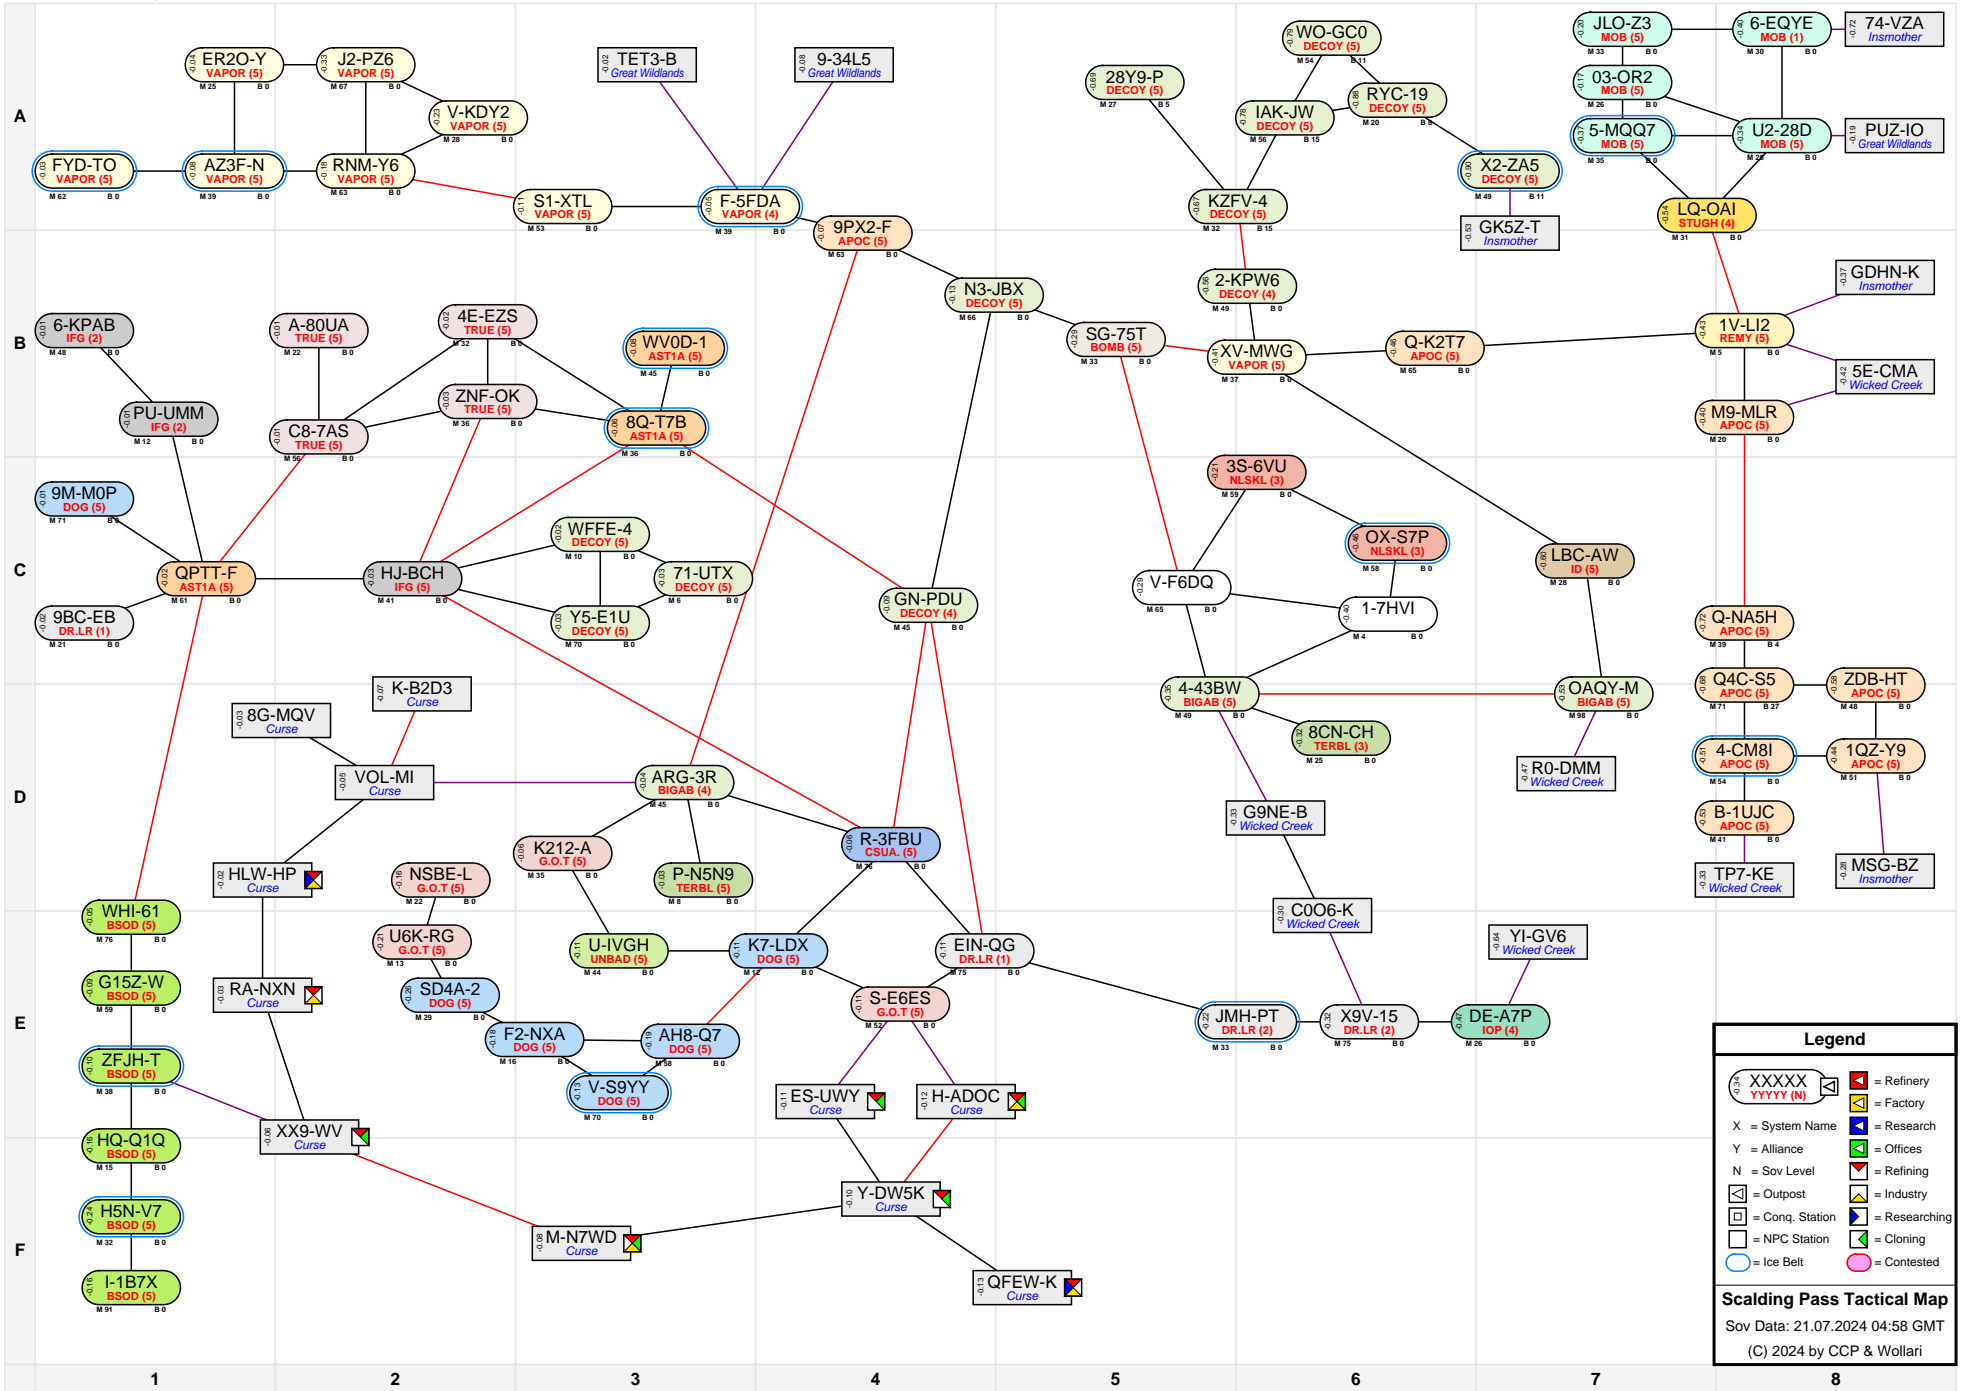

Scalding Pass Tactical Map

Legend

- XXXXX
YYYY (N) = Refinery
- X = System Name
- Y = Alliance
- N = Sov Level
- Outpost
- Conq. Station
- NPC Station
- Ice Belt
- Contested
- Factory
- Research
- Offices
- Refining
- Industry
- Researching
- Cloning

Scalding Pass Tactical Map
 Sov Data: 21.07.2024 04:58 GMT
 (C) 2024 by CCP & Wollari