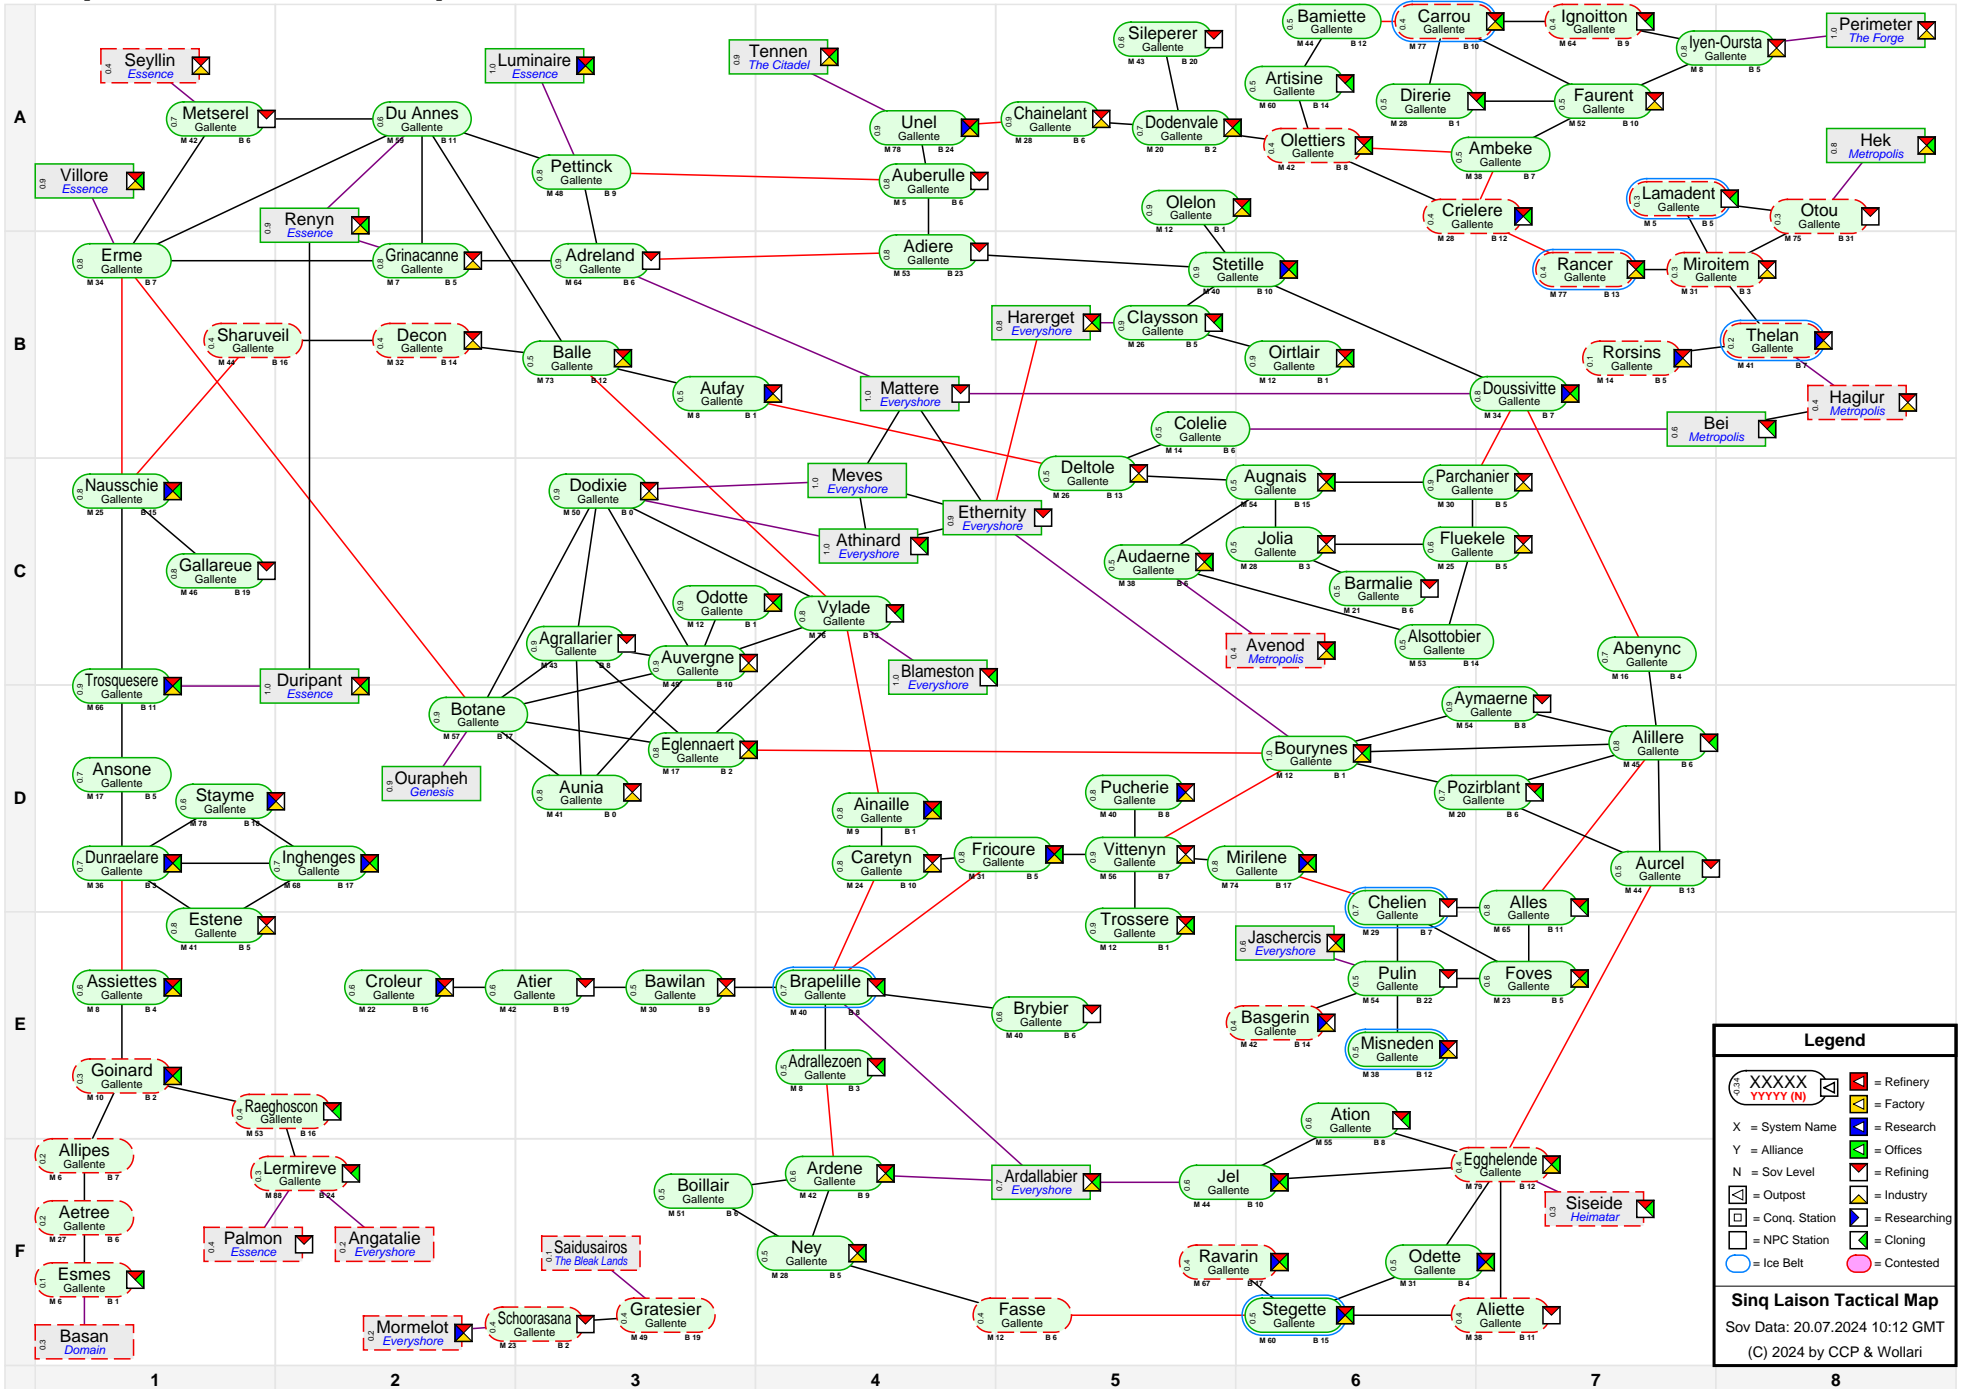

Sinq Laison Tactical Map

Legend

- XXXXXX
YYYY (N) [Icon] = Refinery
- X [Icon] = Factory
- X [Icon] = Research
- Y [Icon] = Offices
- N [Icon] = Sov Level
- [Icon] = Refining
- [Icon] = Industry
- [Icon] = Outpost
- [Icon] = Conq. Station
- [Icon] = Researching
- [Icon] = NPC Station
- [Icon] = Cloning
- [Icon] = Contested

Sinq Laison Tactical Map
 Sov Data: 20.07.2024 10:12 GMT
 (C) 2024 by CCP & Wollari